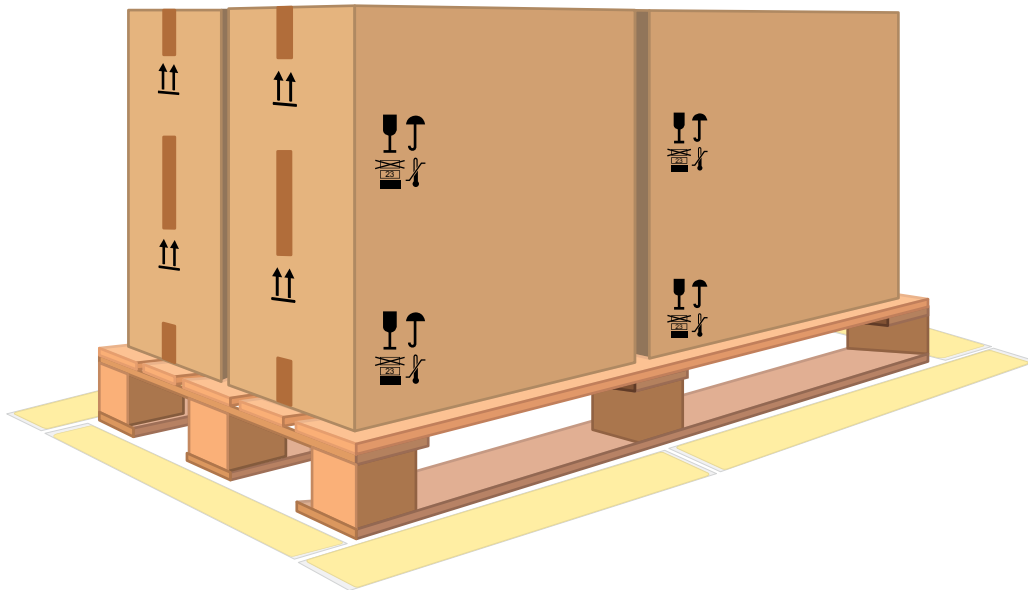

72XL

72XL

EXTRA LONG MOUSE & INSECT GLUE BOARD

The 72XL Glue Board is an extra long trap for even wider coverage. Keep pests from infesting goods in warehouses, storage facilities, museums, food production facilities, supermarkets, etc. Surround pallets and shelving with 72XL Glue Boards to create protection zones. Keep pests from coming into an area by placing 72XL's along the perimeter of a room.

Packed 72 Boards per Case
Size 24 x 4"
Scent Peanut Butter

FEATURES

- Maximized glue surface
- Cost effective barrier control
- Great for use in narrow or tight spaces
- Wider more convenient capture area when trying to eradicate an infestation
- Lays flat on floor with glue side facing up
- Made in the USA